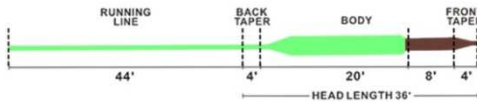

REAL Switch fly line US\$9.90

US\$9.05 for more than 50 pc

REAL Spey fly line US\$9.90

US\$9.05 for more than 50 pc

Example: WF5F
Overall Length: 90'

Real Grand

Line Size	Running Line Length	Rear Taper Length	Body Length	Body2 Length	Front Taper Length	Tip Length	Total Head Length	Head Weight	30Ft Weight	Total Length	Tensile Strength
WF5F	52	6	18	7	6.5	0.5	38	190	155	90	20

www.leichichina.com

Real Trout LT

Line Size	Running Line	Rear Taper	Body1	Front Taper2	Front Taper1	Tip	DualTone Location	Head	30Ft Weight	Total	Tensile Strength
WF5F	43.5	5	22	12	7	0.5	36	46.5	140	90	20

www.leichichina.com

Grand fly line US\$9.90

US\$9.05 for more than 50 pc

Trout light touch fly line US\$9.90

US\$9.05 for more than 50 pc

Sink Tip
Example: WF-6-F/S3
Overall Length: 80'

Real Mainstream sinking tip