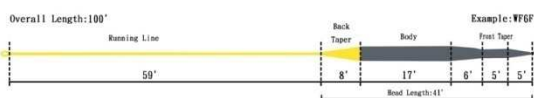

Real Windcutter II

REAL gold fly line US$9.33

US$8.55 for more than 50 pc

REAL Wind cutter fly line US$9.90

US$9.05 for more than 50 pc