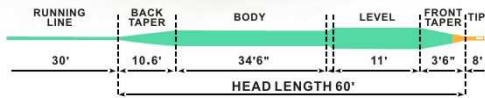

Line Size	Running Line Length	Rear Taper Length	Body Length	Body2 Length	Front Taper Length	Bullet Taper Length	Tip Length	Total Head Length	Total Length	Tensile Strength
WF5F	42	10.5	22.5	11	3.1	0.2	0.7	48	90	20

www.leichichina.com

Mainstream sinking tip US$8.75

US$7.95 for more than 50 pc

Nymph fly line US$9.90

US$9.05 for more than 50 pc