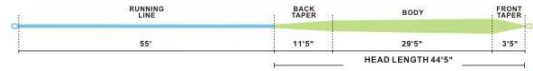

www.leichichina.com

Real Nymph

Example: WF5F
Overall Length: 90'

Line Size	Running Line Length	Rear Taper Length	Body Length	Body2 Length	Front Taper Length	Bullet Taper Length	Tip Length	Total Head Length	Total Length	Tensile Strength
WF5F	42	10.5	22.5	11	3.1	0.2	0.7	48	90	20

www.leichichina.com

Mainstream sinking tip US\$8.75

US\$7.95 for more than 50 pc

Nymph fly line US\$9.90

US\$9.05 for more than 50 pc

Real Tarpon

Example: WF8F
Overall Length: 100'

Line Size	Running Line Length	Rear Taper Length	Body Length	Body2 Length	Front Taper Length	Bullet Taper Length	Tip Length	Total Head Length	30Ft Weight	Total Length	Tensile Strength
WF8F	50	12	13.5	8.5	5.8	0.2	0.8	40	230	90	30

www.leichichina.com

Real Bonefish

Example: WF5F
Overall Length: 100'

Line Size	Running Line Length	Rear Taper Length	Body2 Length	Front Taper Length	Tip Length	Total Head Length	30Ft Weight	Total Length	Tensile Strength
WF5F	55	11.5	29.5	3.5	0.5	45	160	100	25

www.leichichina.com

Tarpon fly line US\$8.76

US\$7.85 for more than 50 pc

Bonefish fly line US\$9.90

US\$9.05 for more than 50 pc

Example: 450gr
Overall Length: 23'

Line Size	Head Weight	Head Length	Color	Sink Rate
450GR	450GR	23ft/7m	Teal/Orange	Float