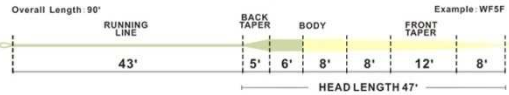

Real Spey

Line Size	Running Line Length	Rear Taper Length	Body Length	Middle Taper Length	Body2 Length	Front Taper Length	Tip Length	Total Head Length	Head Weight	Total Length	Tensile Strength
WFB-9/10F	70	3	22.5	15	11	3.5	1	55	585	125	25

REAL Switch fly line US\$9.90

US\$9.05 for more than 50 pc

REAL Spey fly line US\$9.90

US\$9.05 for more than 50 pc

Example: WF5F
Overall Length: 90'

Real Grand

Line Size	Running Line Length	Rear Taper Length	Body Length	Body2 Length	Front Taper Length	Tip Length	Total Head Length	Head Weight	30Ft Weight	Total Length	Tensile Strength
WF5F	52	6	18	7	6.5	0.5	38	190	155	90	20

www.leichichina.com

Real Trout LT

Line Size	Running Line	Rear Taper	Body1	Front Taper2	Front Taper1	Tip	DualTone Location	Head	30Ft Weight	Total	Tensile Strength
WF5F	43.5	5	22	12	7	0.5	36	46.5	140	90	20