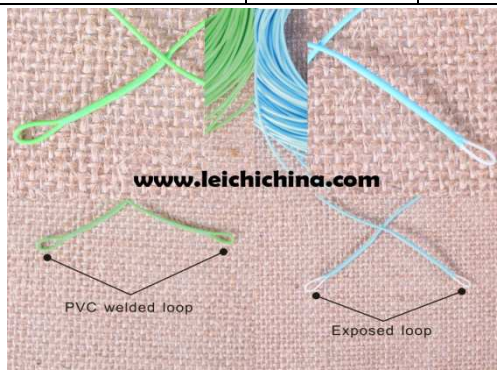

Double color fly fishing line

WF F/F(fly line with floating tip) WF F/S(fly line with sinking tip)

WF5F/F

www.leichichina.com

Sinking tip

www.leichichina.com

WF5F/F-WF9F/F	US\$6.30	Less than 50 pcs	US\$5.82	More than 50 pcs	US\$5.58	More than 100 pcs
WF5F/S-WF9F/S	US\$6.30		US\$5.82		US\$5.58	

Welded loop or Exposed loop can be added to all kind of fly fishing line, the cost is **\$0.65** for welded loop and **\$0.80** for exposed loop in two ends

Polyleader and braided leader

Polyleader
8ft 25lb

www.leichichina.com

Real Trout LT

Line Size	Running Line	Rear Taper	Body1	Front Taper2	Front Taper1	Tip	DualTone Location	Head	30Ft Weight	Total	Tensile Strength
WF5F	43.5	5	22	12	7	0.5	36	46.5	140	90	20