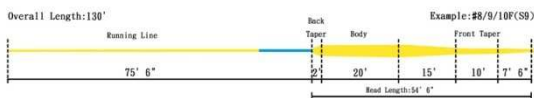

Real Spey

Line Size	Running Line Length	Rear Taper Length	Body Length	Middle Taper Length	Body2 Length	Front Taper Length	Tip Length	Total Head Length	Head Weight	Total Length	Tensile Strength
WFB-9/10F	70	3	22.5	15	11	3.5	1	55	585	125	25

REAL Switch fly line US$9.90

US$9.05 for more than 50 pc

REAL Spey fly line US$9.90

US$9.05 for more than 50 pc