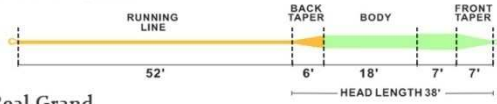

Real Spey

Line Size	Running Line Length	Rear Taper Length	Body Length	Middle Taper Length	Body2 Length	Front Taper Length	Tip Length	Total Head Length	Head Weight	Total Length	Tensile Strength
WFB-9/10F	70	3	22.5	15	11	3.5	1	55	585	125	25

REAL Switch fly line US\$9.90

US\$9.05 for more than 50 pc

REAL Spey fly line US\$9.90

US\$9.05 for more than 50 pc

Example: WF5F
Overall Length: 90'

Real Grand

Line Size	Running Line Length	Rear Taper Length	Body Length	Body2 Length	Front Taper Length	Tip Length	Total Head Length	Head Weight	30Ft Weight	Total Length	Tensile Strength
WF5F	52	6	18	7	6.5	0.5	38	190	155	90	20

www.leichichina.com

Real Trout LT

Line Size	Running Line	Rear Taper	Body1	Front Taper2	Front Taper1	Tip	DualTone Location	Head	30Ft Weight	Total	Tensile Strength
WF5F	43.5	5	22	12	7	0.5	36	46.5	140	90	20