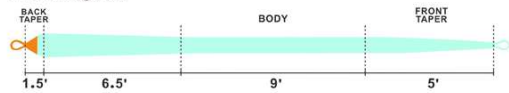

www.leichichina.com

Mainstream sinking tip US\$8.75

US\$7.95 for more than 50 pc

Nymph fly line US\$9.90

US\$9.05 for more than 50 pc

Real Tarpon

Example: WF8F
Overall Length: 100'

Line Size	Running Line Length	Rear Taper Length	Body Length	Body2 Length	Front Taper Length	Bullet Taper Length	Tip Length	Total Head Length	30Ft Weight	Total Length	Tensile Strength
WF8F	50	12	13.5	8.5	5.8	0.2	0.8	40	230	90	30

www.leichichina.com

Real Bonefish

Example: WF5F
Overall Length: 100'

Line Size	Running Line Length	Rear Taper Length	Body2 Length	Front Taper Length	Tip Length	Total Head Length	30Ft Weight	Total Length	Tensile Strength
WF5F	55	11.5	29.5	3.5	0.5	45	160	100	25

www.leichichina.com

Tarpon fly line US\$8.76

US\$7.85 for more than 50 pc

Bonefish fly line US\$9.90

US\$9.05 for more than 50 pc

Example: 450gr
Overall Length: 23'

Line Size	Head Weight	Head Length	Color	Sink Rate
450GR	450GR	23ft/7m	Teal/Orange	Float