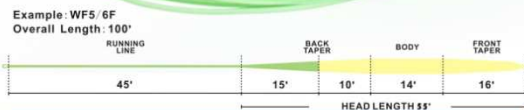

Real Switch

Line Size	Running Line Length	Rear Taper Length	Body Length	Front Taper Length	Tip Length	Total Head Length	Color change	Head Weight at color change	Total Length	Tensile Strength
WFS-6F	45	25.5	14.5	14	1	55	40	350	100	25lb