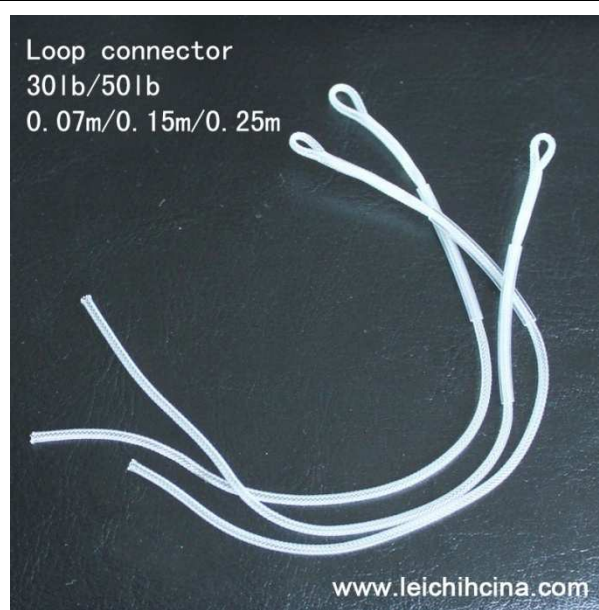

Furled leader, wet fly cast(multi-shot tapered leader)

Furled Leader
6ft 30lb

www.leichichina.com

Wet Fly Cast
10 lb 9ft

www.leichichina.com

Furled leader 30lb 6ft	US\$1.43	Less than 50 pcs	US\$1.26	More than 50 pcs	US\$1.21	More than 100 pcs
Wet fly cast 10lb 9ft	US\$0.66		US\$0.58		US\$0.56	

Loop connector and tippet material

Tippet material 25m 0X-6X	US\$0.34	Less than 100 pcs for each	US\$0.31	More than 100 pcs for each	US\$0.30	More than 300 pcs for each
Tippet material 50m 0X-6X	US\$0.41		US\$0.37		US\$0.35	
Loop connector 30lb/50lb 0.07/0.15/0.25m	US\$0.11	More than 100 pcs for each	US\$0.10	More than 500 pcs for each	US\$0.09	More than 1000 pcs for each

REAL fly fishing line

<http://www.flyfishingsupplier.com>

Real Gold

Line Size	Running Line Length	Rear Taper Length	Body Length	Front Taper Length	Tip Length	Total Head Length	Head Weight	30ft Weight	Total Length	Tensile Strength
WF5F	43	19	23	5	0.5	47	228	146	90	20

www.leichichina.com

Real Trout LT

Line Size	Running Line	Rear Taper	Body1	Front Taper2	Front Taper1	Tip	DualTone Location	Head	30Ft Weight	Total	Tensile Strength
WF5F	43.5	5	22	12	7	0.5	36	46.5	140	90	20