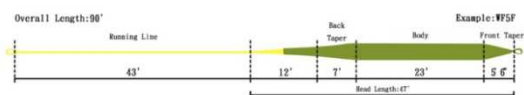

REAL fly fishing line

<http://www.flyfishingsupplier.com>

Real Gold

Line Size	Running Line Length	Rear Taper Length	Body Length	Front Taper Length	Tip Length	Total Head Length	Head Weight	30ft Weight	Total Length	Tensile Strength
WF5F	43	19	23	5	0.5	47	228	146	90	20